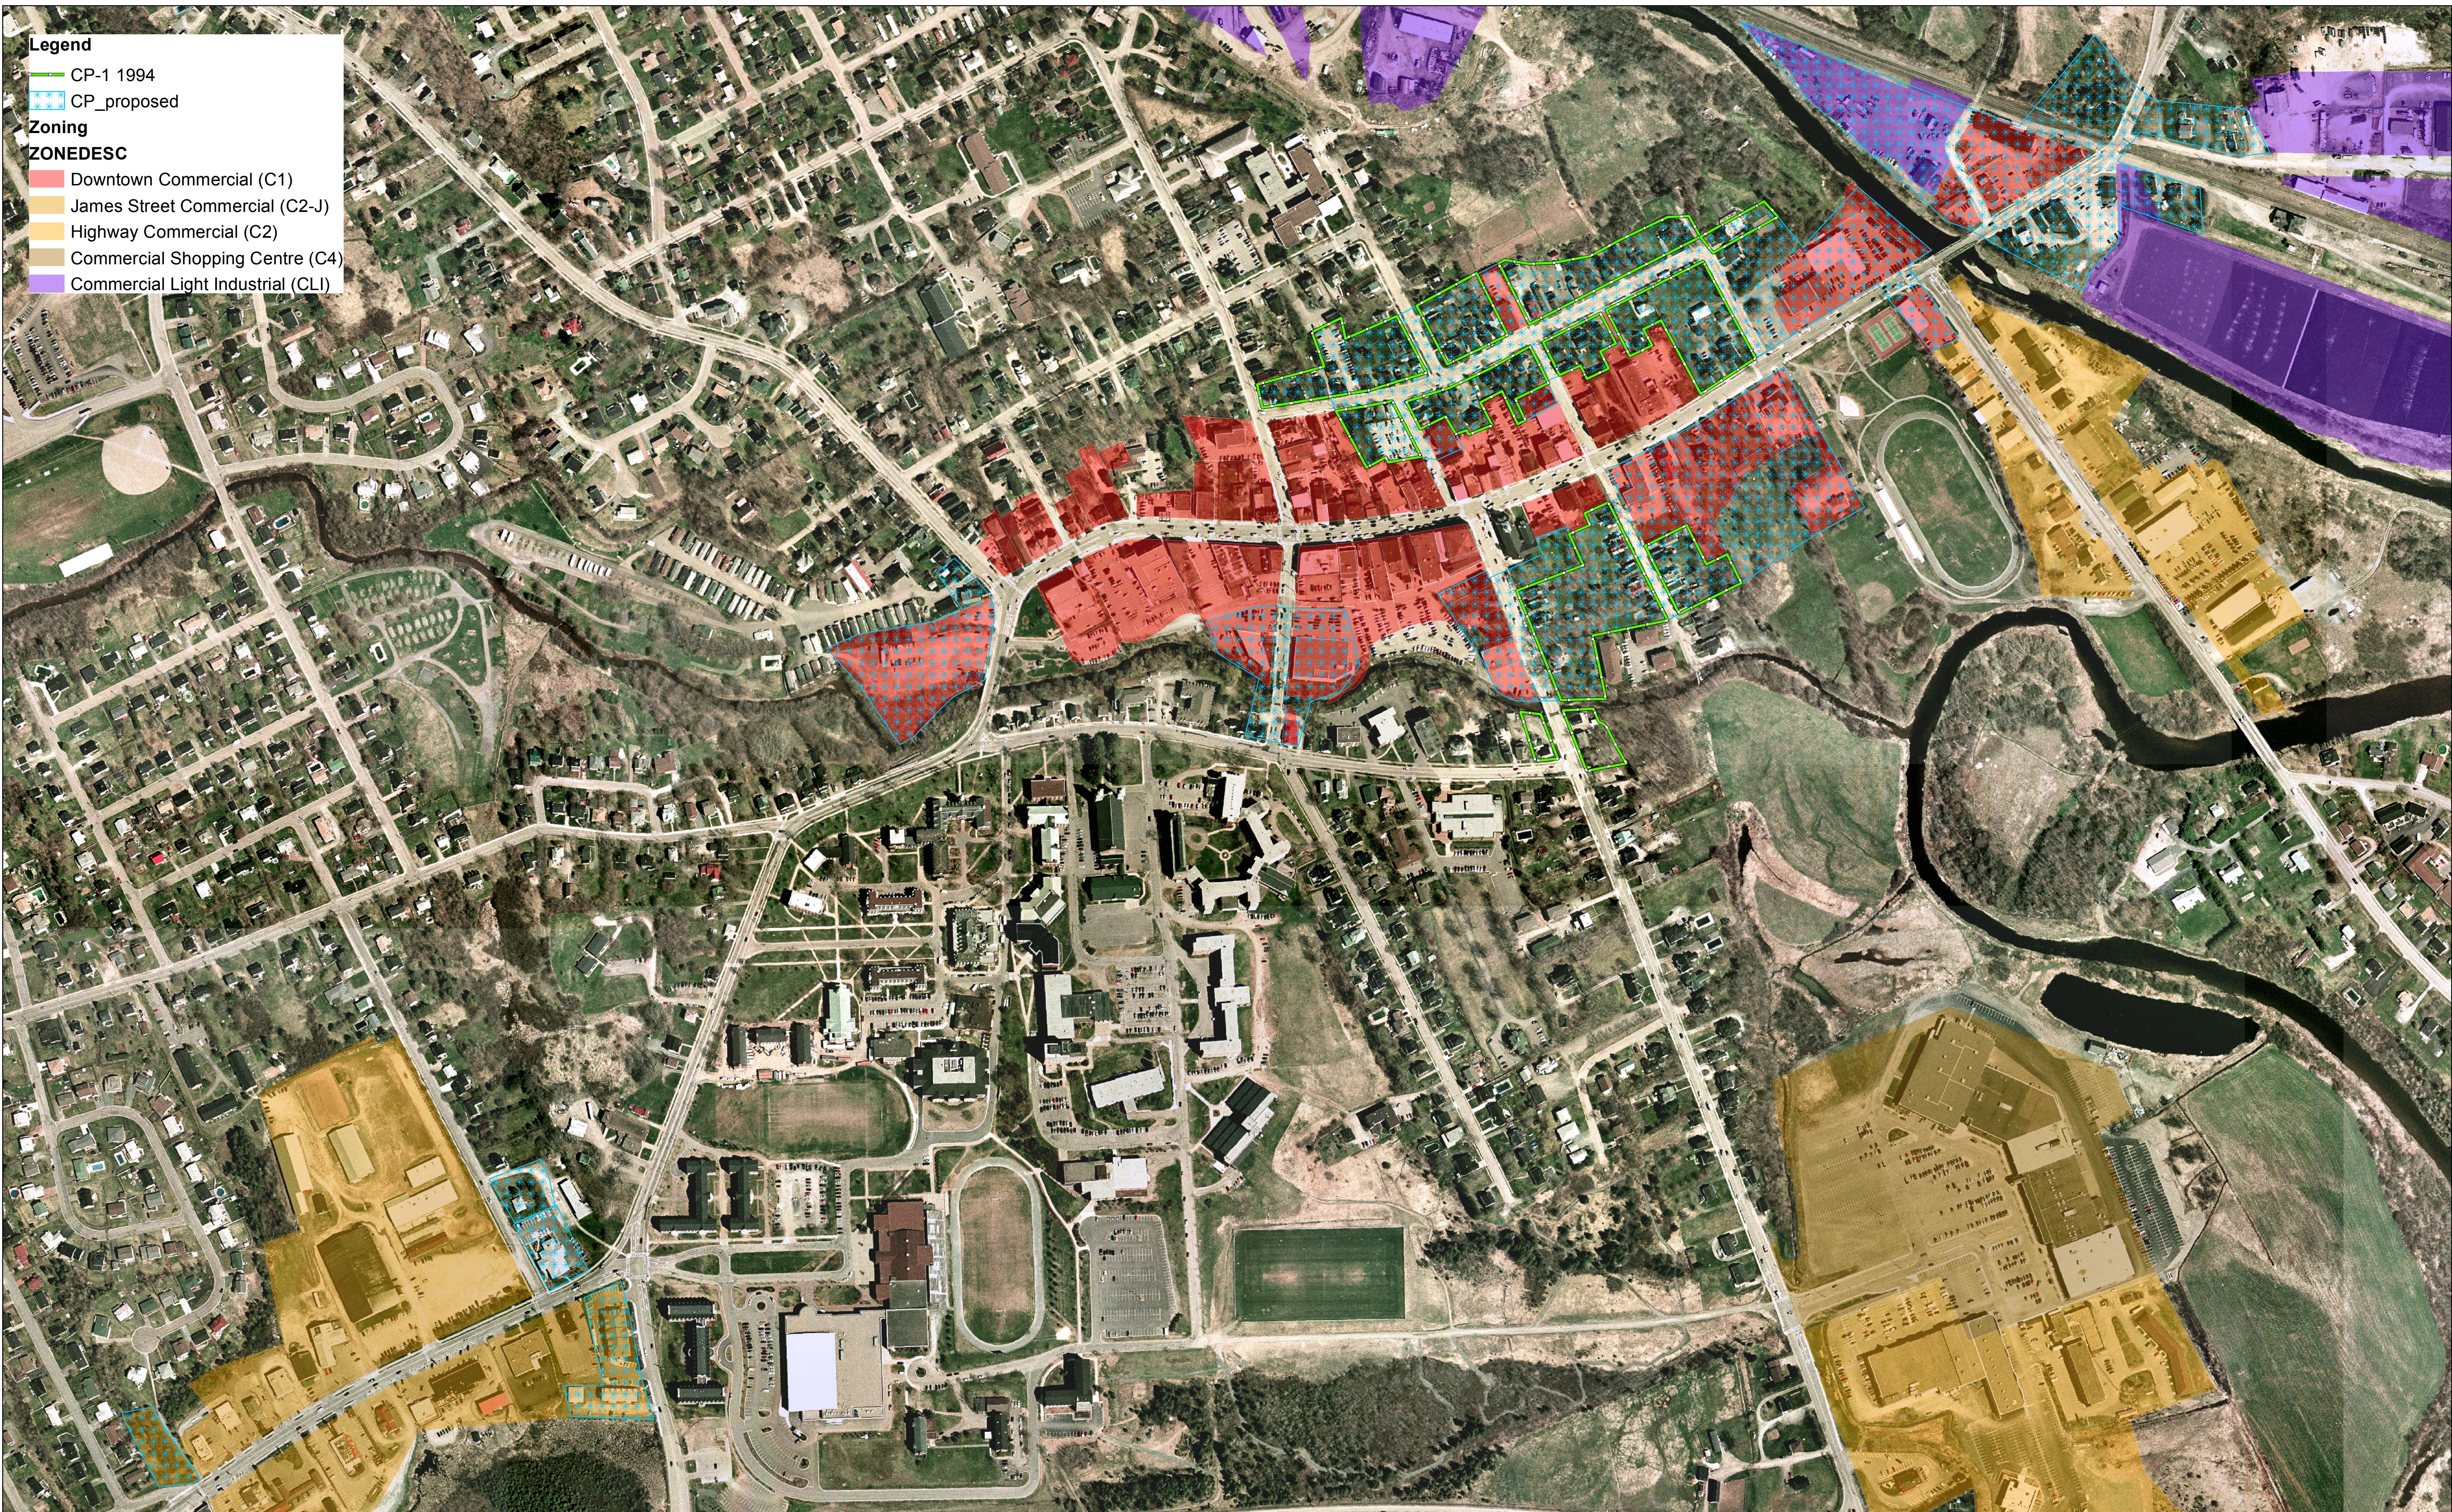

- Legend**
- CP-1 1994
 - ▨ CP_proposed
- Zoning**
- ZONEDESC**
- Downtown Commercial (C1)
 - James Street Commercial (C2-J)
 - Highway Commercial (C2)
 - Commercial Shopping Centre (C4)
 - Commercial Light Industrial (CLI)

TOWN OF ANTIGONISH